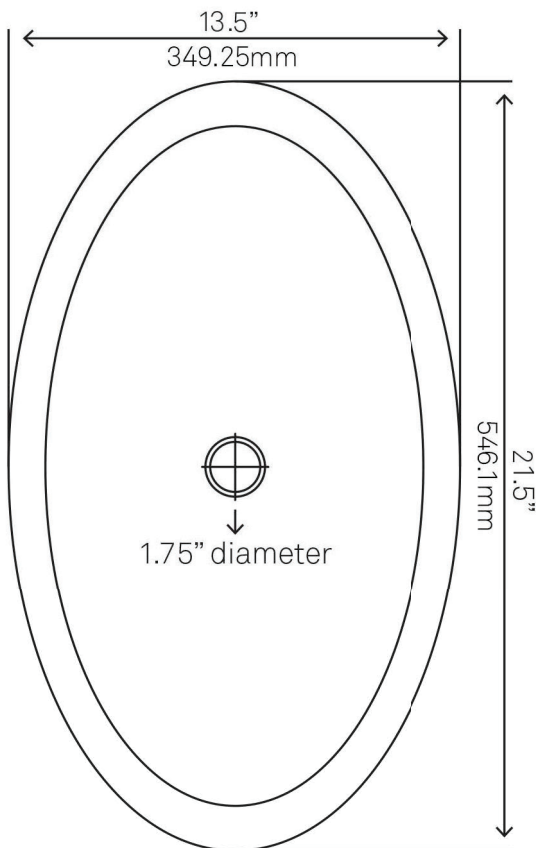

NOVATTO

**NOHP-G012-8031 TARTARUGA
Oval Glass Vessel Bathroom Sink**

Requested By:

Specific Features:

Novatto reserves the right (1) to make changes in specifications and materials, and (2) to change or discontinue models, both without notice or obligation. Dimensions are for reference only, see www.NovattoInc.com for finish options and product availability.

STANDARD SPECIFICATIONS:

- Oval Slipper hand painted vessel sink
- Black and Silver
- High tempered glass
- ½" thick tempered glass
- Stain and scratch resistant inside
- Textured painted outside
- Above counter installation
- Standard U.S. plumbing connection
- 1.75-inch drain opening
- Novatto faucet and drain sold separately

PUD-CH-MR Vessel Sink Pop-Up Drain and Mounting Ring, Chrome

Requested By: _____

Specific Features: _____

STANDARD SPECIFICATIONS:

- Clicker pop-up vessel sink drain and mounting ring
- Chrome finish
- Solid brass construction
- Includes rubber seals and fastener for installation
- 9-inches total pop-up length
- Fits any standard 1.75-inch drain opening
- cUPC