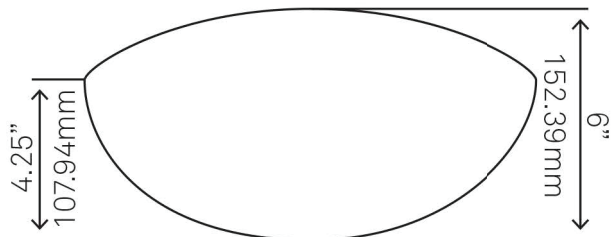

NOVATTO

**NOHP-G012-8031 TARTARUGA
Oval Glass Vessel Bathroom Sink**

Requested By:

Specific Features:

Novatto reserves the right (1) to make changes in specifications and materials, and (2) to change or discontinue models, both without notice or obligation. Dimensions are for reference only, see www.NovattoInc.com for finish options and product availability.

STANDARD SPECIFICATIONS:

- Oval Slipper hand painted vessel sink
- Black and Silver
- High tempered glass
- ½" thick tempered glass
- Stain and scratch resistant inside
- Textured painted outside
- Above counter installation
- Standard U.S. plumbing connection
- 1.75-inch drain opening
- Novatto faucet and drain sold separately

PUD-CH-MR Vessel Sink Pop-Up Drain and Mounting Ring, Chrome

Requested By: _____

Specific Features: _____

STANDARD SPECIFICATIONS:

- Clicker pop-up vessel sink drain and mounting ring
- Chrome finish
- Solid brass construction
- Includes rubber seals and fastener for installation
- 9-inches total pop-up length
- Fits any standard 1.75-inch drain opening
- cUPC